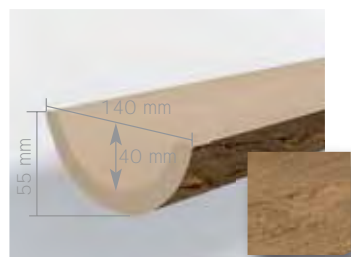

Beams
Poutres
Balken
Travi
Vigas
Балок
BELEK

Architecture & Design

Beam 10-10 DARK-BROWN
Beam 10-10 LIGHT-BROWN
Length 2m, 3m

Beam 05-10 DARK-BROWN
Beam 05-10 LIGHT-BROWN
Length 2m, 3m, 4m

Beam 13-20 DARK-BROWN
Beam 13-20 LIGHT-BROWN
Length 3m, 4m

Beam 15-15 DARK-BROWN
Beam 15-15 LIGHT-BROWN
Length 2m, 3m, 4m

Beam 12-12 DARK-BROWN
Beam 12-12 LIGHT-BROWN
Length 2m, 3m, 4m

Beam 23-21 DARK-BROWN
Beam 23-21 LIGHT-BROWN
Length 3m, 4m

Beam 5-14 DARK-BROWN
Beam 5-14 LIGHT-BROWN
Length 3m

Sheet 3-28 DARK-BROWN
Sheet 3-28 LIGHT-BROWN
Length 3m

Large Corbel DARK-BROWN
Large Corbel LIGHT-BROWN

Small Corbel DARK-BROWN
Small Corbel LIGHT-BROWN

ACCESSORIES

13x20 - 15x15 - 23x21

5x10 - 10x10 - 12x12 - 5,5x14