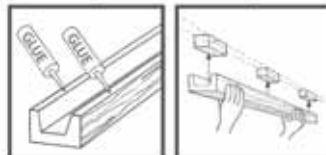

Sheet 3-28 DARK-BROWN
Sheet 3-28 LIGHT-BROWN
Length 3m

Large Corbel DARK-BROWN
Large Corbel LIGHT-BROWN

Small Corbel DARK-BROWN
Small Corbel LIGHT-BROWN

ACCESSORIES

13x20 - 15x15 - 23x21

5x10 - 10x10 - 12x12 - 5,5x14