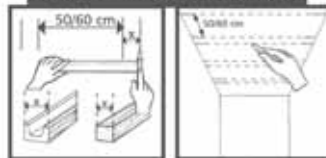

Sheet 3-28 DARK-BROWN
Sheet 3-28 LIGHT-BROWN
Length 3m

Large Corbel DARK-BROWN
Large Corbel LIGHT-BROWN

Small Corbel DARK-BROWN
Small Corbel LIGHT-BROWN

ACCESSORIES

13x20 - 15x15 - 23x21

5x10 - 10x10 - 12x12 - 5,5x14