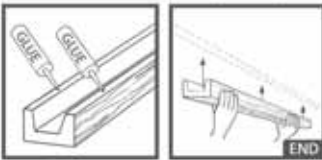

Sheet 3-28 DARK-BROWN
Sheet 3-28 LIGHT-BROWN
Length 3m

Large Corbel DARK-BROWN
Large Corbel LIGHT-BROWN

Small Corbel DARK-BROWN
Small Corbel LIGHT-BROWN

ACCESSORIES

13x20 - 15x15 - 23x21

5x10 - 10x10 - 12x12 - 5,5x14