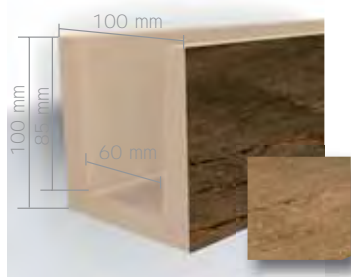

Beams
Poutres
Balken
Travi
Vigas
Балок
BELEK

Architecture & Design

Beam 10-10 DARK-BROWN
Beam 10-10 LIGHT-BROWN
Length 2m, 3m

Beam 05-10 DARK-BROWN
Beam 05-10 LIGHT-BROWN
Length 2m, 3m, 4m

Beam 13-20 DARK-BROWN
Beam 13-20 LIGHT-BROWN
Length 3m, 4m

Beam 15-15 DARK-BROWN
Beam 15-15 LIGHT-BROWN
Length 2m, 3m, 4m

Beam 12-12 DARK-BROWN
Beam 12-12 LIGHT-BROWN
Length 2m, 3m, 4m

Beam 23-21 DARK-BROWN
Beam 23-21 LIGHT-BROWN
Length 3m, 4m

Beam 5-14 DARK-BROWN
Beam 5-14 LIGHT-BROWN
Length 3m

Sheet 3-28 DARK-BROWN
Sheet 3-28 LIGHT-BROWN
Length 3m

Large Corbel DARK-BROWN
Large Corbel LIGHT-BROWN

Small Corbel DARK-BROWN
Small Corbel LIGHT-BROWN

ACCESSORIES

13x20 - 15x15 - 23x21

5x10 - 10x10 - 12x12 - 5,5x14