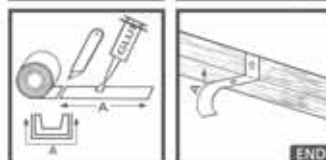

Sheet 3-28 DARK-BROWN
Sheet 3-28 LIGHT-BROWN
Length 3m

Large Corbel DARK-BROWN
Large Corbel LIGHT-BROWN

Small Corbel DARK-BROWN
Small Corbel LIGHT-BROWN

ACCESSORIES

13x20 - 15x15 - 23x21

5x10 - 10x10 - 12x12 - 5,5x14