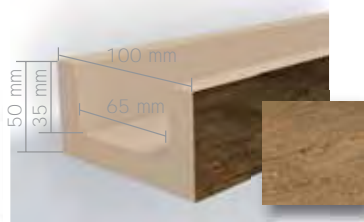

Beams
Poutres
Balken
Travi
Vigas
Балок
BELEK

Architecture & Design

Beam 10-10 DARK-BROWN
Beam 10-10 LIGHT-BROWN
Length 2m, 3m

Beam 05-10 DARK-BROWN
Beam 05-10 LIGHT-BROWN
Length 2m, 3m, 4m

Beam 13-20 DARK-BROWN
Beam 13-20 LIGHT-BROWN
Length 3m, 4m

Beam 15-15 DARK-BROWN
Beam 15-15 LIGHT-BROWN
Length 2m, 3m, 4m

Beam 12-12 DARK-BROWN
Beam 12-12 LIGHT-BROWN
Length 2m, 3m, 4m

Beam 23-21 DARK-BROWN
Beam 23-21 LIGHT-BROWN
Length 3m, 4m

Beam 5-14 DARK-BROWN
Beam 5-14 LIGHT-BROWN
Length 3m

Sheet 3-28 DARK-BROWN
Sheet 3-28 LIGHT-BROWN
Length 3m

Large Corbel DARK-BROWN
Large Corbel LIGHT-BROWN

Small Corbel DARK-BROWN
Small Corbel LIGHT-BROWN

ACCESSORIES

13x20 - 15x15 - 23x21

5x10 - 10x10 - 12x12 - 5,5x14