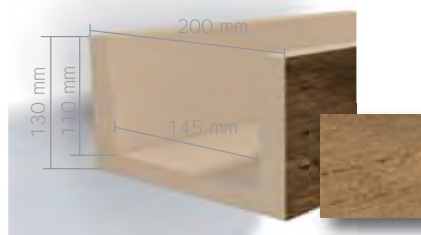

Beams
Poutres
Balken
Travi
Vigas
Балок
BELEK

Architecture & Design

Beam 10-10 DARK-BROWN
Beam 10-10 LIGHT-BROWN
Length 2m, 3m

Beam 05-10 DARK-BROWN
Beam 05-10 LIGHT-BROWN
Length 2m, 3m, 4m

Beam 13-20 DARK-BROWN
Beam 13-20 LIGHT-BROWN
Length 3m, 4m

Beam 15-15 DARK-BROWN
Beam 15-15 LIGHT-BROWN
Length 2m, 3m, 4m

Beam 12-12 DARK-BROWN
Beam 12-12 LIGHT-BROWN
Length 2m, 3m, 4m

Beam 23-21 DARK-BROWN
Beam 23-21 LIGHT-BROWN
Length 3m, 4m

Beam 5-14 DARK-BROWN
Beam 5-14 LIGHT-BROWN
Length 3m

Sheet 3-28 DARK-BROWN
Sheet 3-28 LIGHT-BROWN
Length 3m

Large Corbel DARK-BROWN
Large Corbel LIGHT-BROWN

Small Corbel DARK-BROWN
Small Corbel LIGHT-BROWN

ACCESSORIES

13x20 - 15x15 - 23x21

5x10 - 10x10 - 12x12 - 5,5x14