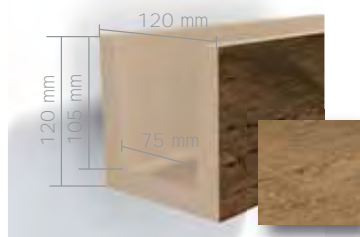

Beams
Poutres
Balken
Travi
Vigas
Балок
BELEK

Architecture & Design

Beam 10-10 DARK-BROWN
Beam 10-10 LIGHT-BROWN
Length 2m, 3m

Beam 05-10 DARK-BROWN
Beam 05-10 LIGHT-BROWN
Length 2m, 3m, 4m

Beam 13-20 DARK-BROWN
Beam 13-20 LIGHT-BROWN
Length 3m, 4m

Beam 15-15 DARK-BROWN
Beam 15-15 LIGHT-BROWN
Length 2m, 3m, 4m

Beam 12-12 DARK-BROWN
Beam 12-12 LIGHT-BROWN
Length 2m, 3m, 4m

Beam 23-21 DARK-BROWN
Beam 23-21 LIGHT-BROWN
Length 3m, 4m

Beam 5-14 DARK-BROWN
Beam 5-14 LIGHT-BROWN
Length 3m

Sheet 3-28 DARK-BROWN
Sheet 3-28 LIGHT-BROWN
Length 3m

Large Corbel DARK-BROWN
Large Corbel LIGHT-BROWN

Small Corbel DARK-BROWN
Small Corbel LIGHT-BROWN

ACCESSORIES

13x20 - 15x15 - 23x21

5x10 - 10x10 - 12x12 - 5,5x14