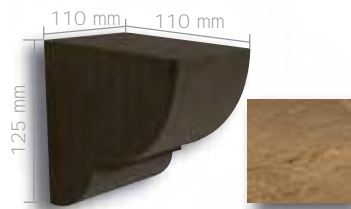

Beams
Poutres
Balken
Travi
Vigas
Балок
BELEK

Architecture & Design

Beam 10-10 DARK-BROWN
Beam 10-10 LIGHT-BROWN
Length 2m, 3m

Beam 05-10 DARK-BROWN
Beam 05-10 LIGHT-BROWN
Length 2m, 3m, 4m

Beam 13-20 DARK-BROWN
Beam 13-20 LIGHT-BROWN
Length 3m, 4m

Beam 15-15 DARK-BROWN
Beam 15-15 LIGHT-BROWN
Length 2m, 3m, 4m

Beam 12-12 DARK-BROWN
Beam 12-12 LIGHT-BROWN
Length 2m, 3m, 4m

Beam 23-21 DARK-BROWN
Beam 23-21 LIGHT-BROWN
Length 3m, 4m

Beam 5-14 DARK-BROWN
Beam 5-14 LIGHT-BROWN
Length 3m

Sheet 3-28 DARK-BROWN
Sheet 3-28 LIGHT-BROWN
Length 3m

Large Corbel DARK-BROWN
Large Corbel LIGHT-BROWN

Small Corbel DARK-BROWN
Small Corbel LIGHT-BROWN

ACCESSORIES

13x20 - 15x15 - 23x21

5x10 - 10x10 - 12x12 - 5,5x14