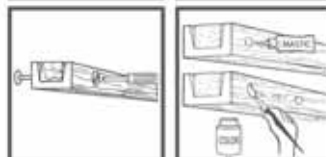

Sheet 3-28 DARK-BROWN
Sheet 3-28 LIGHT-BROWN
Length 3m

Large Corbel DARK-BROWN
Large Corbel LIGHT-BROWN

Small Corbel DARK-BROWN
Small Corbel LIGHT-BROWN

ACCESSORIES

13x20 - 15x15 - 23x21

5x10 - 10x10 - 12x12 - 5,5x14