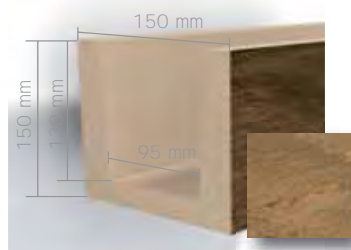

Beams
Poutres
Balken
Travi
Vigas
Балок
BELEK

Architecture & Design

Beam 10-10 DARK-BROWN
Beam 10-10 LIGHT-BROWN
Length 2m, 3m

Beam 05-10 DARK-BROWN
Beam 05-10 LIGHT-BROWN
Length 2m, 3m, 4m

Beam 13-20 DARK-BROWN
Beam 13-20 LIGHT-BROWN
Length 3m, 4m

Beam 15-15 DARK-BROWN
Beam 15-15 LIGHT-BROWN
Length 2m, 3m, 4m

Beam 12-12 DARK-BROWN
Beam 12-12 LIGHT-BROWN
Length 2m, 3m, 4m

Beam 23-21 DARK-BROWN
Beam 23-21 LIGHT-BROWN
Length 3m, 4m

Beam 5-14 DARK-BROWN
Beam 5-14 LIGHT-BROWN
Length 3m

Sheet 3-28 DARK-BROWN
Sheet 3-28 LIGHT-BROWN
Length 3m

Large Corbel DARK-BROWN
Large Corbel LIGHT-BROWN

Small Corbel DARK-BROWN
Small Corbel LIGHT-BROWN

ACCESSORIES

13x20 - 15x15 - 23x21

5x10 - 10x10 - 12x12 - 5,5x14