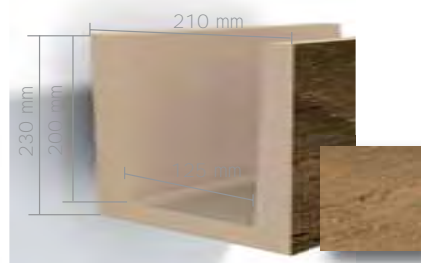

Beams
Poutres
Balken
Travi
Vigas
Балок
BELEK

Architecture & Design

Beam 10-10 DARK-BROWN
Beam 10-10 LIGHT-BROWN
Length 2m, 3m

Beam 05-10 DARK-BROWN
Beam 05-10 LIGHT-BROWN
Length 2m, 3m, 4m

Beam 13-20 DARK-BROWN
Beam 13-20 LIGHT-BROWN
Length 3m, 4m

Beam 15-15 DARK-BROWN
Beam 15-15 LIGHT-BROWN
Length 2m, 3m, 4m

Beam 12-12 DARK-BROWN
Beam 12-12 LIGHT-BROWN
Length 2m, 3m, 4m

Beam 23-21 DARK-BROWN
Beam 23-21 LIGHT-BROWN
Length 3m, 4m

Beam 5-14 DARK-BROWN
Beam 5-14 LIGHT-BROWN
Length 3m

Sheet 3-28 DARK-BROWN
Sheet 3-28 LIGHT-BROWN
Length 3m

Large Corbel DARK-BROWN
Large Corbel LIGHT-BROWN

Small Corbel DARK-BROWN
Small Corbel LIGHT-BROWN

ACCESSORIES

13x20 - 15x15 - 23x21

5x10 - 10x10 - 12x12 - 5,5x14